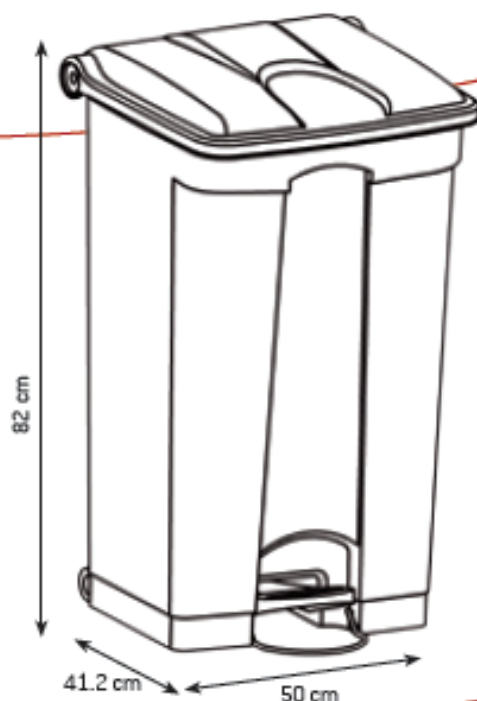

70L 90L
SO-1270-66 RN

SO-1230-YEL

SO-1290-WGRN

SO-1245-RED

SO-1270-WRED

30L 50L
SO-1230-WBLU

6 selective waste stickers delivered with each container

Hygienic
Easy Maintenance
Fire safe

90 L container equipped with 2 rear wheels and one stabiliser at the front

Technical Sheet

SO-1290

PEDAL BINS - 90 L

**Product codes / EAN codes :**

SO-1290-GRY: 4897020623298
 SO-1290-GBLU: 4897020623267
 SO-1290-GGRN: 4897020623274
 SO-1290-GRED: 4897020623281
 SO-1290-GYEL: 4897020623304
 SO-1290-WHT: 4897020623342
 SO-1290-WBLU: 4897020623311
 SO-1290-WGRN: 4897020623328
 SO-1290-WGRY: 4897020623335
 SO-1290-WRED: 4897020623359
 SO-1290-WYEL: 4897020623366
 SO-1290-RED: 4897020624851
 SO-1290-YEL: 4897020624868

Capacity: 90 L**Refuse bag compatibility:**
110 L**Product net weight:** 5.13 kg/unit**Product dimensions:**
(L) 50 x (W) 41.2 x (H) 82 cm**GIFT BOX SPECIFICATIONS**